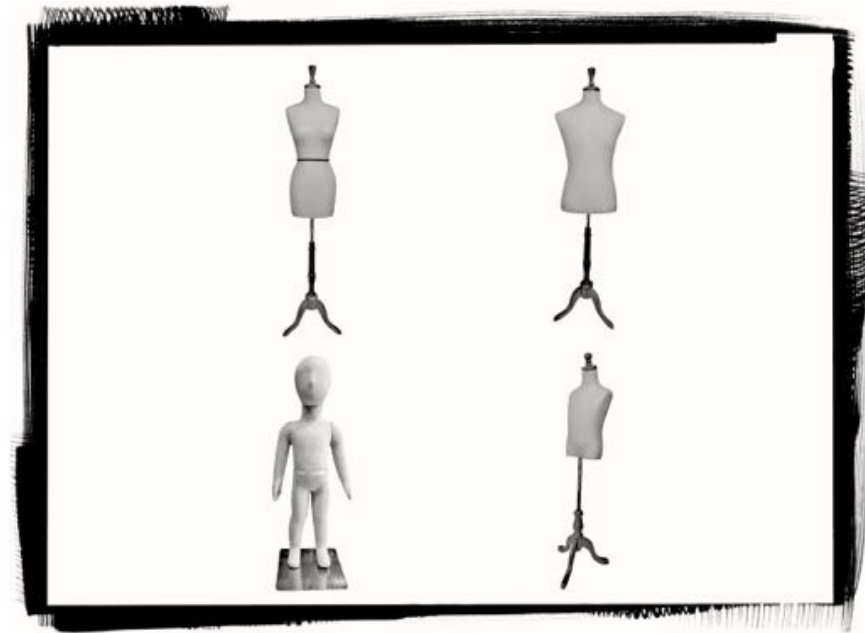

Tailors Forms & Flexi Kids