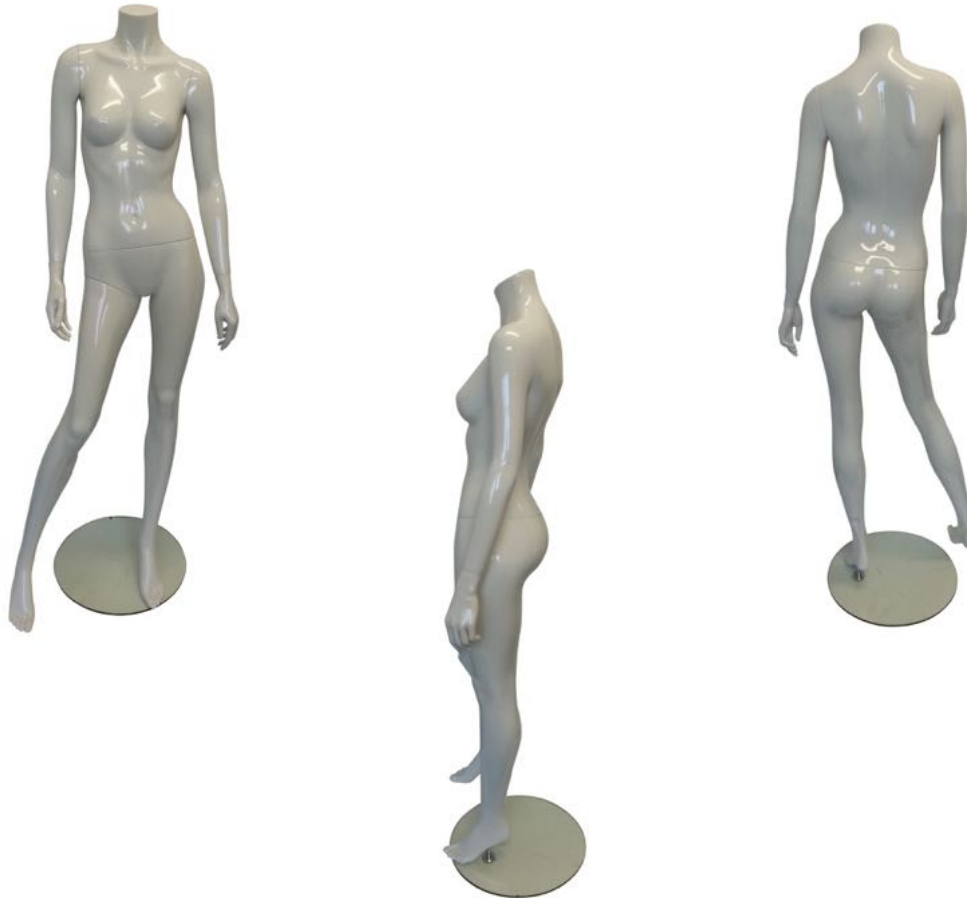

## Headless

*Our premium headless  
gloss white  
mannequins.*

*Measurements are:  
83cm bust  
62.5cm waist  
88.5cm hips  
The mannequin stands  
163cm high. The  
mannequin comes  
standard on a round  
glass base.*

## Headless

*Our premium headless  
gloss white  
mannequins.*

*Measurements are:  
81cm bust  
60.5cm waist  
88.5cm hips  
The mannequin stands  
162cm high. The  
mannequin comes  
standard on a round  
glass base.*