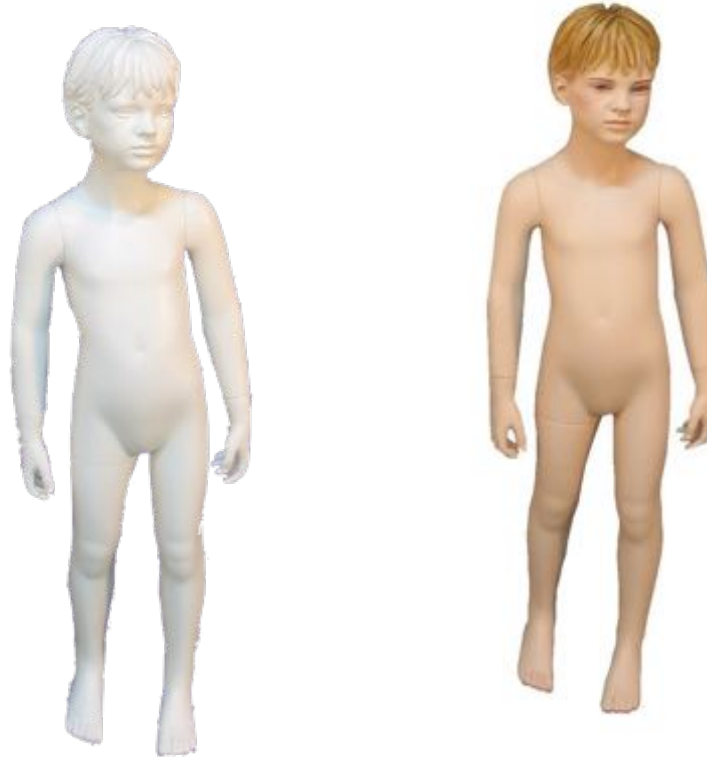

## Boy Mannequins

*Our premium fibreglass children mannequins are ready to come and play in your store!*

*Available in white and skin colour*

*12 year old boy*

*Height 159cm*

*Chest 76cm*

*Waist 62cm*

*Hip 79cm*

## Girl Mannequins

*Our premium fibreglass children mannequins are ready to come and play in your store!*

*Available in white and skin colour*

*1 year old girl*

*Height 69cm  
Chest 48cm  
Waist 48cm  
Hip 50.5cm*

## Girl Mannequins

*Our premium fibreglass children mannequins are ready to come and play in your store!*

*Available in white and skin colour*

*4 year old girl*

*Height 112cm  
Chest 57cm  
Waist 51cm  
Hip 60cm*